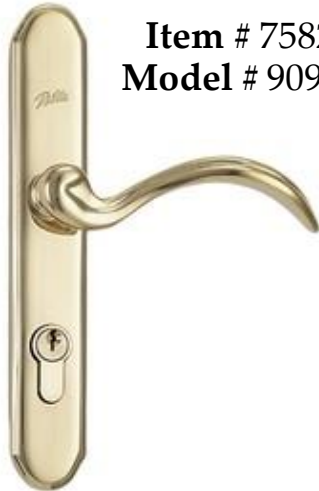

Pella Create Your Own & Pella Full/Mid-View Storm Door

Approved Hardware